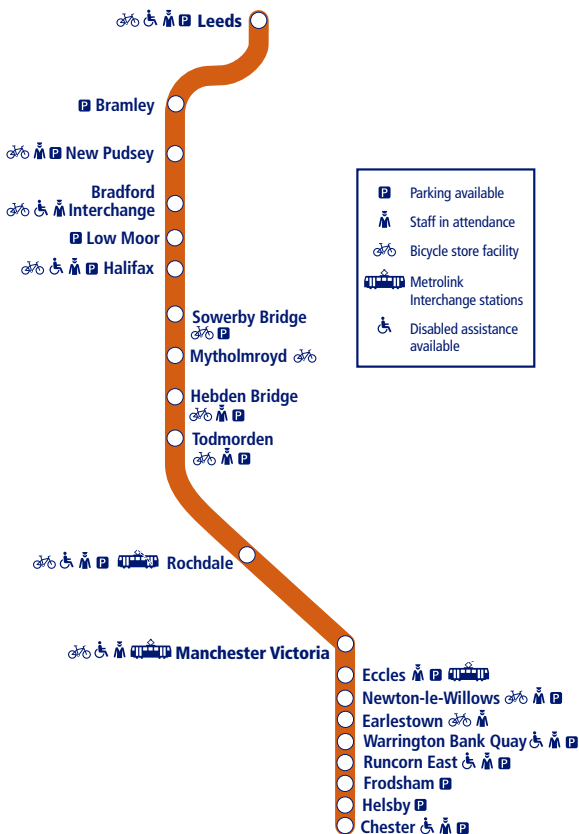

37

Train times

14 September 2020 to
12 December 2020

Chester to Leeds

This timetable shows the full schedule of our train services between **Chester** and **Leeds**.

How to read this timetable

Look down the left hand column for your departure station. Read across until you find a suitable departure time. Read down the column to find the arrival time at your destination. Through services are shown in bold type (this means you won't have to change trains). Connecting services are shown in light type. If you travel on a connecting service, change at the next station shown in bold or if you arrive on a connecting service, change at the last station shown in bold, unless a footnote advises otherwise.

Minimum connection times

All stations have a minimum connection time of 5 minutes unless stated. Leeds 10 minutes.

Community Rail Partnerships and community groups

We support a number of active community rail partnerships (CRPs) across our network. CRPs bring together local communities and the rail industry to deliver benefits to both, and encourage use of the lines they represent.

TrainTracker™

For up to date travel information and live departures direct to your mobile, text your station **name** or **location code** to **8 49 50**.

Customers with disabilities or restricted mobility are encouraged to contact our **Customer Experience Centre** who will book assistance for you.